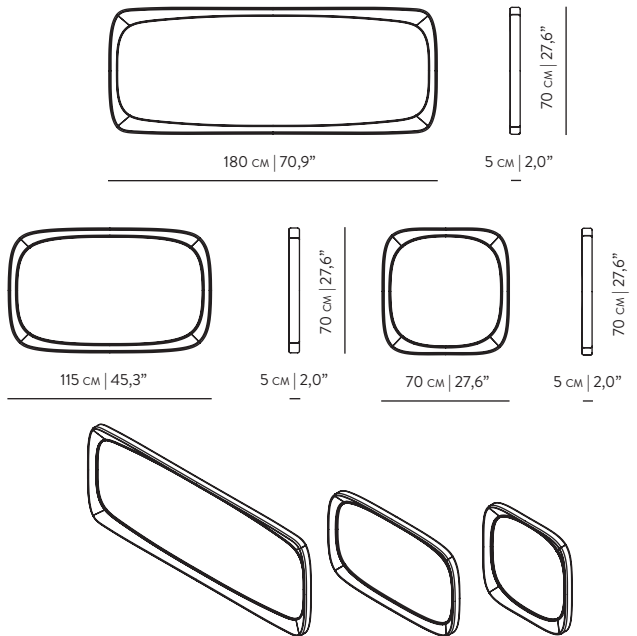

SIXTY'S MIRRORS

SKU:WEMOOD-101-WEDWW003C 1

COLOR OPTIONS

WALNUT

OAK

OAK BLACK

OAK SMOKED

REFERENCES

WEDWW001C 700 OAK
WEDWW002C 1150 OAK
WEDWW003C 1800 OAK

WEDWW001N 700 WALNUT
WEDWW002N 1150 WALNUT
WEDWW003N 1800 WALNUT

DIMENSIONS

	SIXTY'S 1800	SIXTY'S 1150	SIXTY'S 700
WIDTH	180 cm | 70,9"	115 cm | 45,3"	70 cm | 27,6"
DEPTH	5 cm | 2,0"	5 cm | 2,0"	5 cm | 2,0"
HEIGHT	70 cm | 27,6"	65 cm | 27,6"	70 cm | 27,6"

MATERIALS

FRAME WALNUT | OAK | OAK BLACK | OAK SMOKED
MIRROR BRONZE | SMOKED

PACKAGING

	SIXTY'S 1800	SIXTY'S 1150	SIXTY'S 700
DIMENSIONS	189 cm | 74,7" 68 cm | 26,8" 11 cm | 4,3"	124 cm | 48,8" 61 cm | 24,0" 11 cm | 4,3"	75 cm | 29,5" 68 cm | 26,8" 11 cm | 4,3"
VOLUME	0,141 m³ | 4,979 Ft³	0,083 m³ | 2,931 Ft³	0,056 m³ | 1,978 Ft³
WEIGHT	24,0 KG | 52,9 LB	15,0 KG | 33,1 LB	12,0 KG | 26,5 LB

PRODUCTION TIME IS BETWEEN 6 TO 8 WEEKS. DELIVERY TIME IS NOT INCLUDED.

ALL OF OUR FURNITURE CAN BE CUSTOMIZED AND IT'S AVAILABLE IN DIFFERENT FINISHES.

PLEASE NOTE THAT THE COLOURS AND MATERIALS SHOWN ARE FOR REFERENCE ONLY AND SMALL VARIATIONS MAY OCCUR.